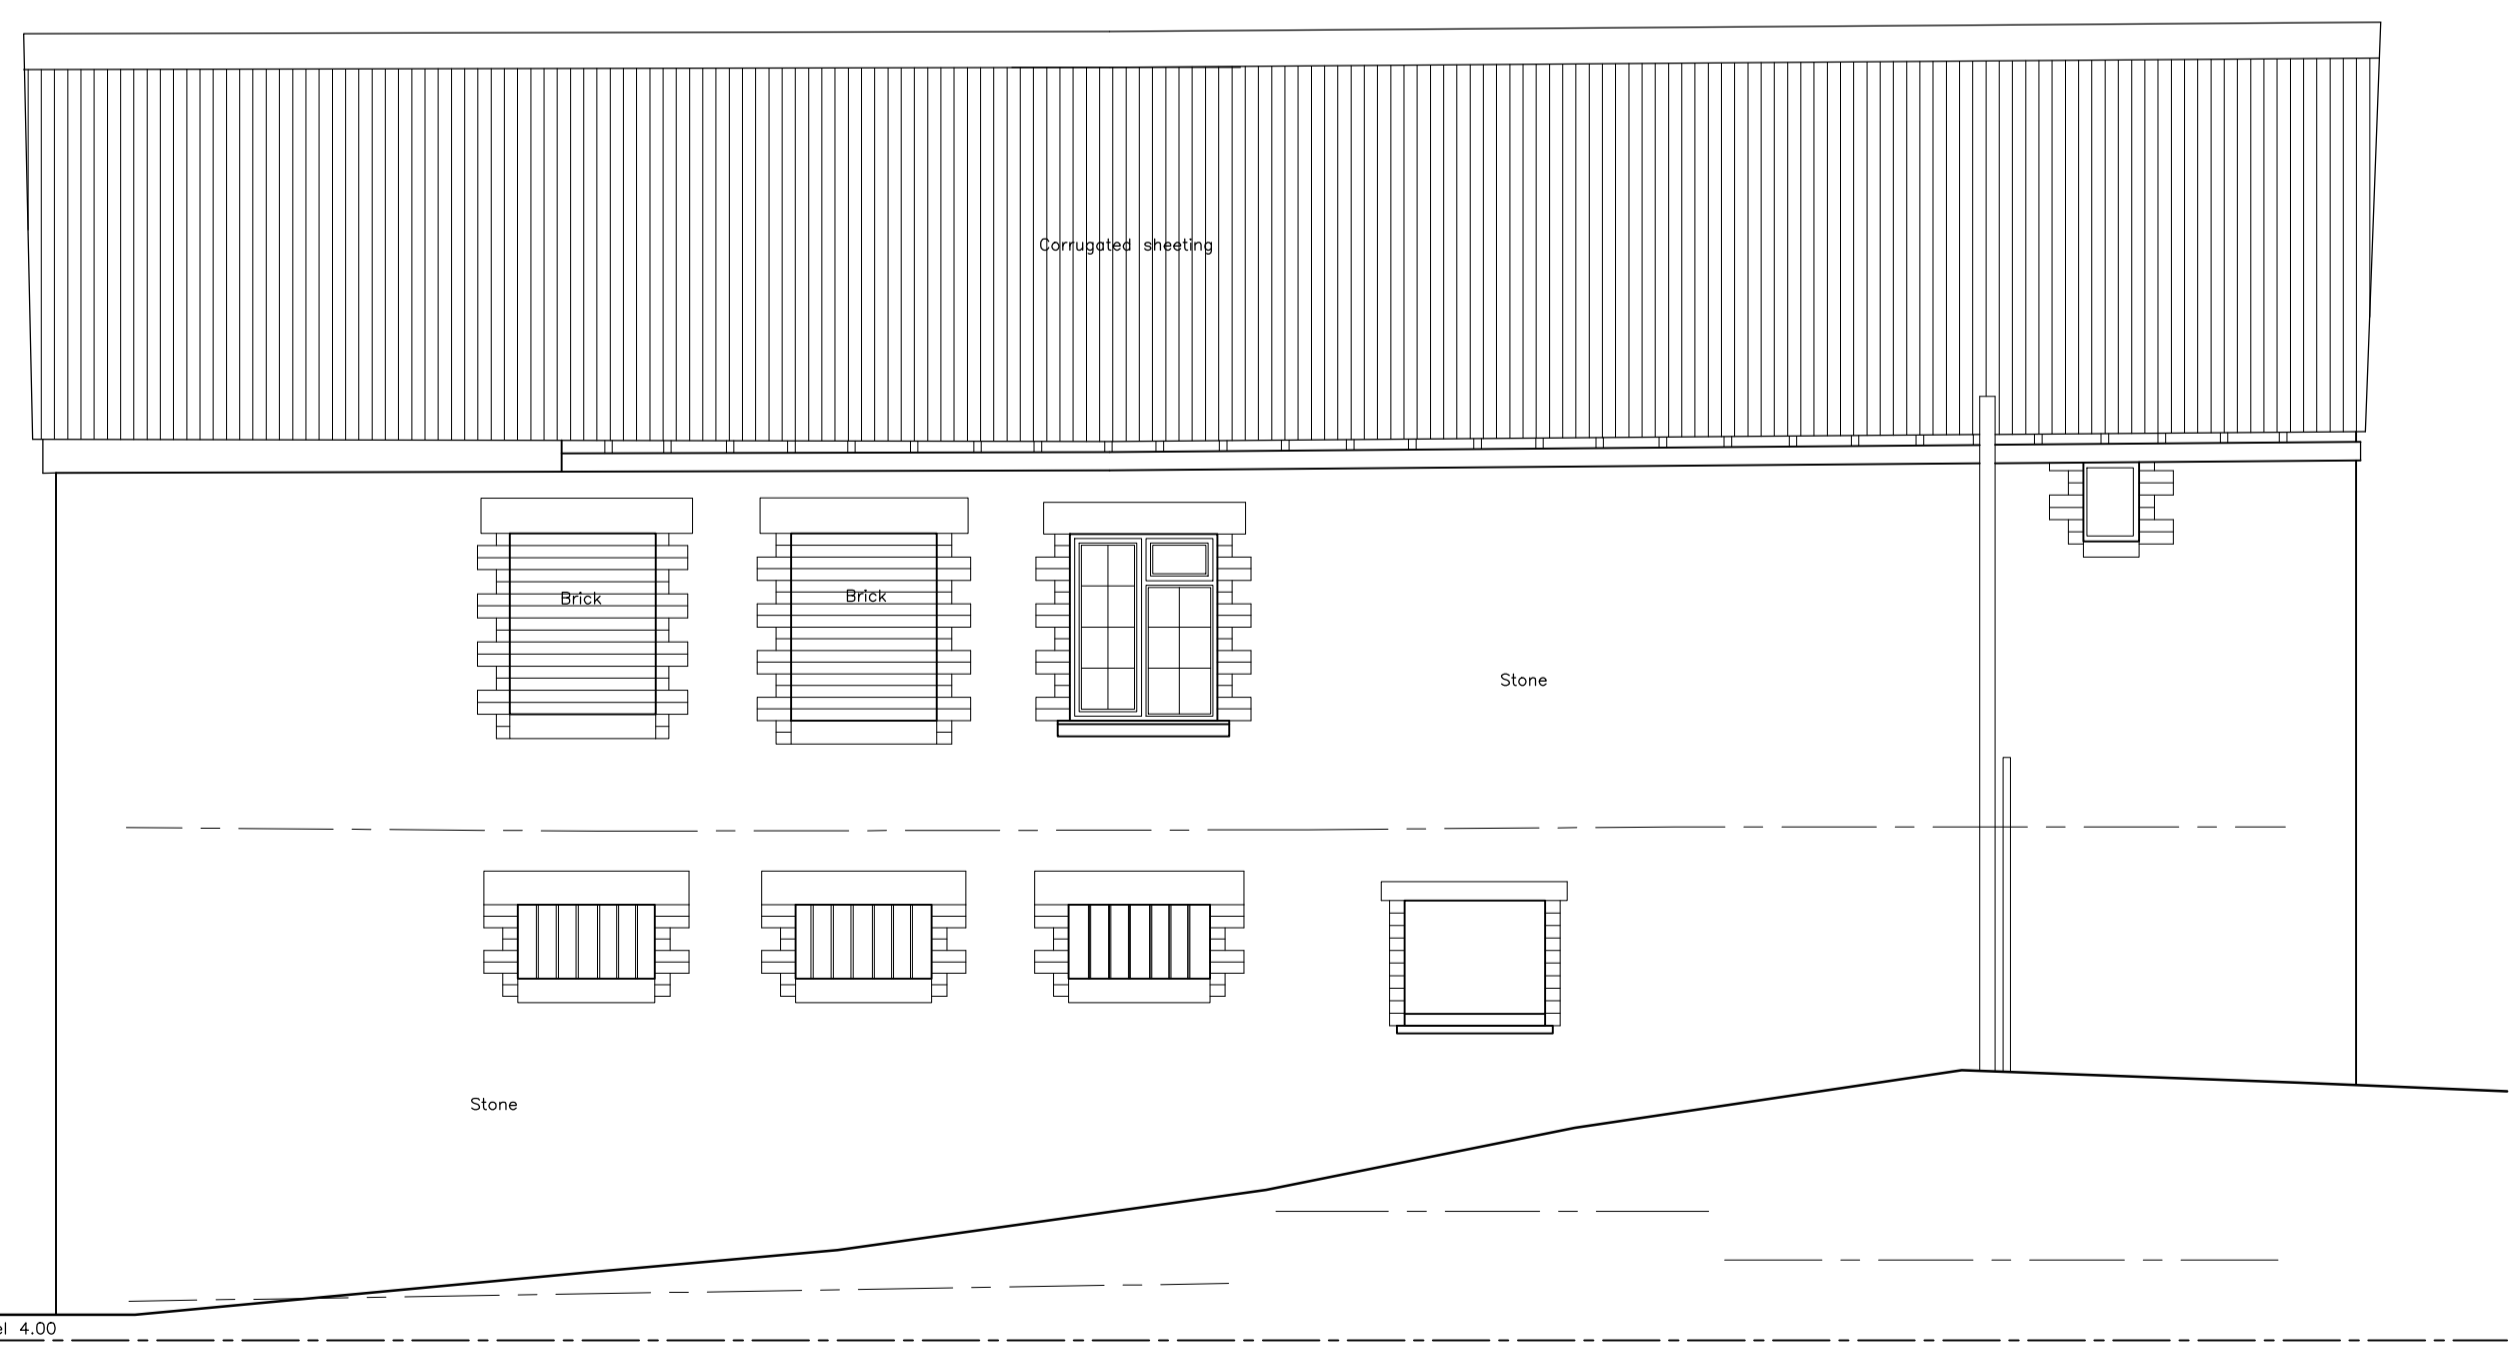

Datum level 4.00  
NORTH ELEVATION

Datum level 4.00  
WEST ELEVATION

Job  
Survey of  
Former Warehouse  
Rolles Quay  
Barnstaple

Client  
Barnstaple Pilot Gig Club

Date 04/18 Scale 1:50@A1 Drawn REB

**PHILIP  
PRICE**

ARCHITECTURAL AND  
TOPOGRAPHICAL SURVEYORS

Old Post Office Chambers 74a High Street Bideford EX39 2AA  
Telephone (01237) 471164

Drawing No.  
**6656 A04**

6656 Former Warehouse, Rolles Quay Building.dwg